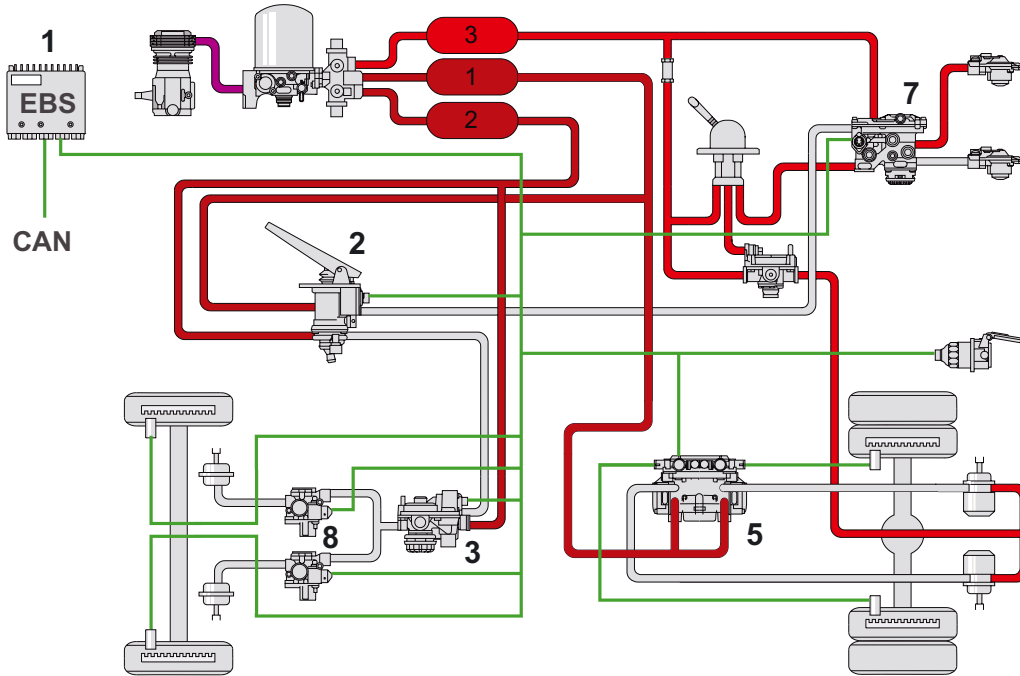

1

Central Module
446 135 ... 0

2

Brake Signal Transmitter
480 001 ... 0

3

Proportional relay valve
480 202 00 . 0

4

Central Brake Unit (CBU)
480 020 ... 0

EBS Evolution