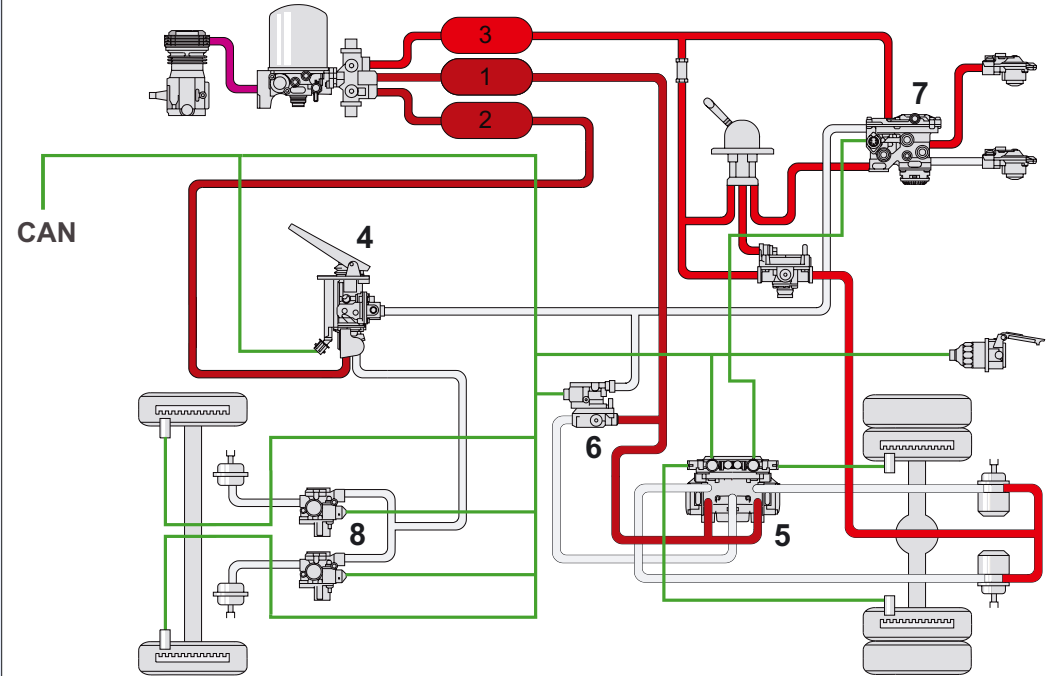

EBS Compact

5

Axle Modulator
480 104 ... 0

6

Redundancy Valve
480 205 10 . 0

7

Trailer Control Valve
480 204 002 0

8

ABS-Solenoid Control Valve
472 195 0 ... 0

EBS Truck - 2nd Generation

WABCO